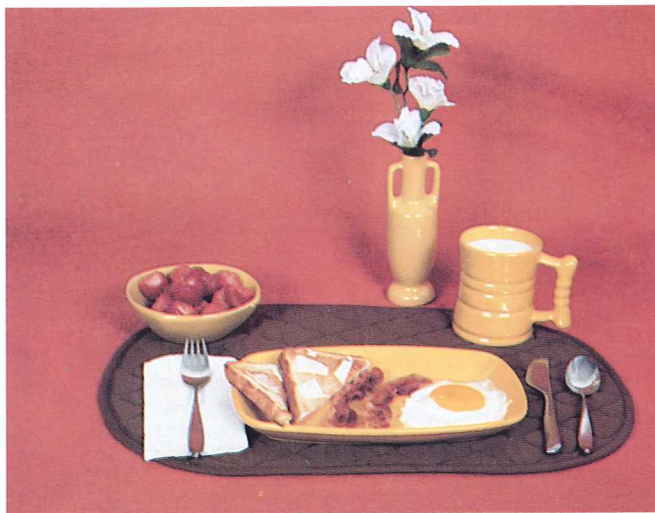

PLATTER STYLE DINING

Casual — Informal — Comfortable
 Try platter style dining once, and never return to Dining in the Round

6PLS SET 36-PIECE SERVICE SET FOR EIGHT Boxed 115.00
6PLS Set Not Available in Terra Cotta

- | | |
|-------------------|--------------------|
| 8—C3—Mugs | 1—5Q —13" Platter |
| 8—6P—11" Platters | 1—5DA—Creamer |
| 8—5PS—9" Platters | 1—5DB—Sugar |
| 8—14-oz Bowls | 1—5NS—9" Veg. Bowl |

5QSLS SET 36-PIECE SERVICE SET FOR EIGHT Boxed 125.00
5QSLS Set Not Available in Flame or Terra Cotta

- | | |
|--------------------|--------------------|
| 8—C3—Mugs | 1—5Q—13" Platter |
| 8—5QS—13" Platters | 1—5DA—Creamer |
| 8—5PS—9" Platters | 1—5DB—Sugar |
| 8—14-oz. Bowls | 1—5NS—9" Veg. Bowl |

12 PIECE BREAKFAST SET (Boxed) 35.00 4 — 5XS 10 OZ. BOWLS 4 — 5PS PLATTERS 4 — C3 MUGS

**B
S
E
T**

**L
S
E
T**

12 PIECE LUNCHEON SET (Boxed) 38.50 4 — 5X 14 OZ. BOWLS 4 — 6P PLATTERS 4 — C3 MUGS

"B" Set and "L" Set Available in 8 Standard Colors plus Coffee Brown and Navy Blue.

Add 50% for Flame.